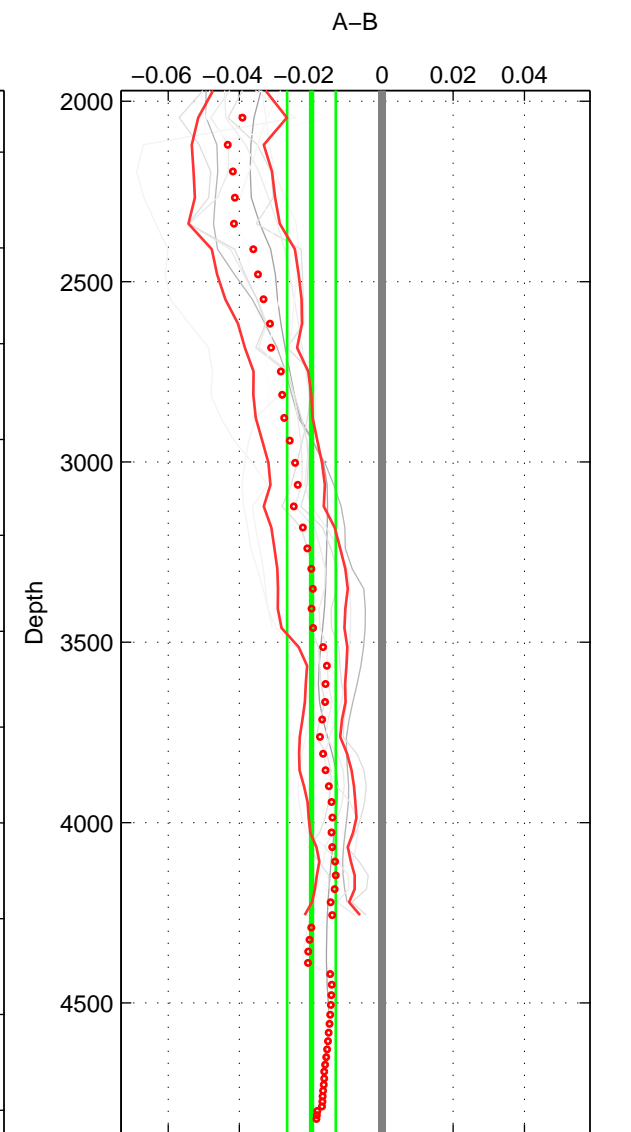

Cruise A (red). Date: May 2001 Cruisename: 159-06MT20010507

Cruise B (blue). Date: Jul 1981 Cruisename: 220-316N19810401

\*\*\* "Favourite" values are means of spaces 1 2 3.

	Offset	O.StDev	Ratio	R.Stdev	Rating
SIGMA:	-0.015	0.002	1.000	0.000	5
THETA:	-0.011	0.001	1.000	0.000	5
DEPTH:	-0.020	0.007	0.999	0.000	5
FAV. :	-0.015	0.003	1.000	0.000	5

Profiles of A: 8  
 Profiles of B: 5  
 Diff profs : 11  
 WMoffset (A-B): -0.014989  
 WMoffset stdev: 0.0022439  
 WMratio (A/B): 0.99957  
 WMratio stdev: 6.4295e-05

Quality (1-5): 5

Profiles of A: 8  
 Profiles of B: 5  
 Diff profs : 11  
 WMoffset (A-B): -0.010736  
 WMoffset stdev: 0.0010006  
 WMratio (A/B): 0.99969  
 WMratio stdev: 2.8683e-05

Quality (1-5): 5

Profiles of A: 8  
 Profiles of B: 5  
 Diff profs : 11  
 WMoffset (A-B): -0.01977  
 WMoffset stdev: 0.0068404  
 WMratio (A/B): 0.99943  
 WMratio stdev: 0.00019585

Quality (1-5): 5