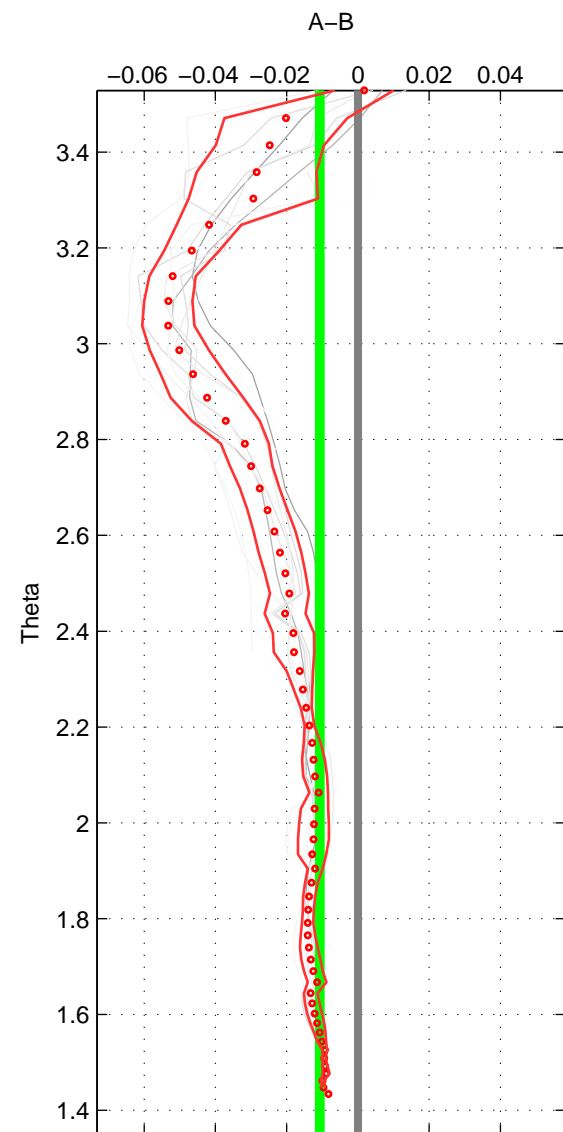

Cruise A (red). Date: May 2001 Cruisename: 159-06MT20010507

Cruise B (blue). Date: Jul 1981 Cruisename: 220-316N19810401

\*\*\* "Favourite" values are means of spaces 1 2 3.

	Offset	O.StDev	Ratio	R.Stdev	Rating
SIGMA:	-0.015	0.002	1.000	0.000	5
THETA:	-0.011	0.001	1.000	0.000	5
DEPTH:	-0.020	0.007	0.999	0.000	5
FAV. :	-0.015	0.003	1.000	0.000	5

Profiles of A: 8  
 Profiles of B: 5  
 Diff profs : 11  
 WMoffset (A-B): -0.014989  
 WMoffset stdev: 0.0022439  
 WMratio (A/B): 0.99957  
 WMratio stdev: 6.4295e-05

Quality (1-5): 5

Profiles of A: 8  
 Profiles of B: 5  
 Diff profs : 11  
 WMoffset (A-B): -0.010736  
 WMoffset stdev: 0.0010006  
 WMratio (A/B): 0.99969  
 WMratio stdev: 2.8683e-05

Quality (1-5): 5

Profiles of A: 8  
 Profiles of B: 5  
 Diff profs : 11  
 WMoffset (A-B): -0.01977  
 WMoffset stdev: 0.0068404  
 WMratio (A/B): 0.99943  
 WMratio stdev: 0.00019585

Quality (1-5): 5