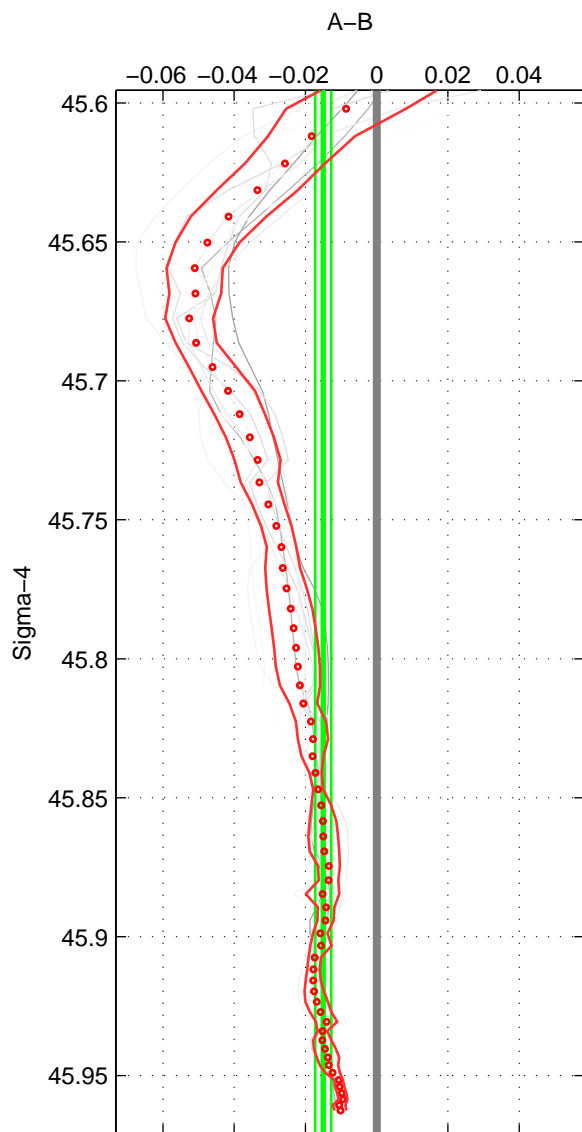

Cruise A (red). Date: May 2001 Cruisename: 159-06MT20010507

Cruise B (blue). Date: Jul 1981 Cruisename: 220-316N19810401

\*\*\* "Favourite" values are means of spaces 1 2 3.

	Offset	O.StDev	Ratio	R.Stdev	Rating
SIGMA:	-0.015	0.002	1.000	0.000	5
THETA:	-0.011	0.001	1.000	0.000	5
DEPTH:	-0.020	0.007	0.999	0.000	5
FAV. :	-0.015	0.003	1.000	0.000	5

Profiles of A: 8  
 Profiles of B: 5  
 Diff profs : 11  
 WMoffset (A-B): -0.014989  
 WMoffset stdev: 0.0022439  
 WMratio (A/B): 0.99957  
 WMratio stdev: 6.4295e-05

Quality (1-5): 5

Profiles of A: 8  
 Profiles of B: 5  
 Diff profs : 11  
 WMoffset (A-B): -0.010736  
 WMoffset stdev: 0.0010006  
 WMratio (A/B): 0.99969  
 WMratio stdev: 2.8683e-05

Quality (1-5): 5

Profiles of A: 8  
 Profiles of B: 5  
 Diff profs : 11  
 WMoffset (A-B): -0.01977  
 WMoffset stdev: 0.0068404  
 WMratio (A/B): 0.99943  
 WMratio stdev: 0.00019585

Quality (1-5): 5